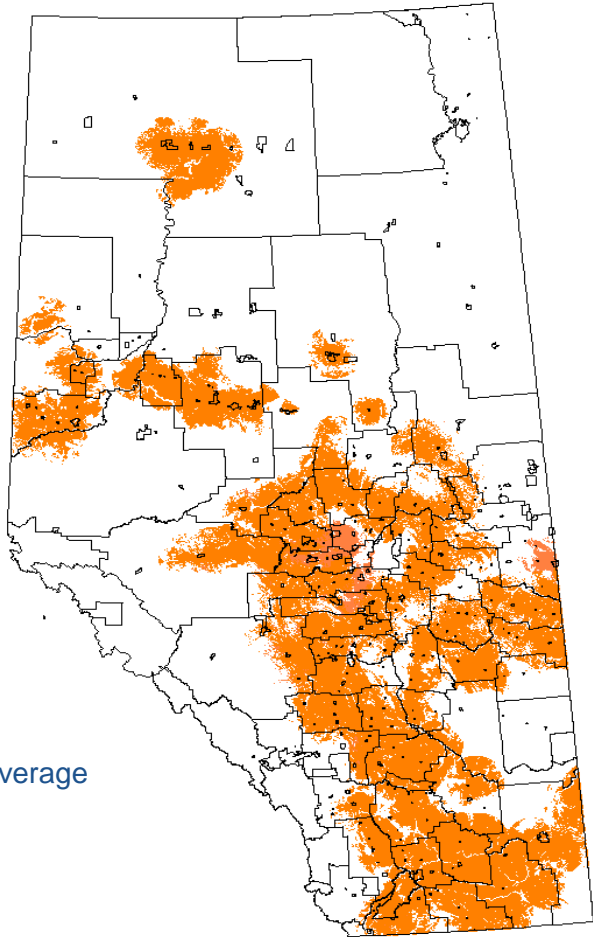

CCI Coverage in Alberta

CCI Coverage