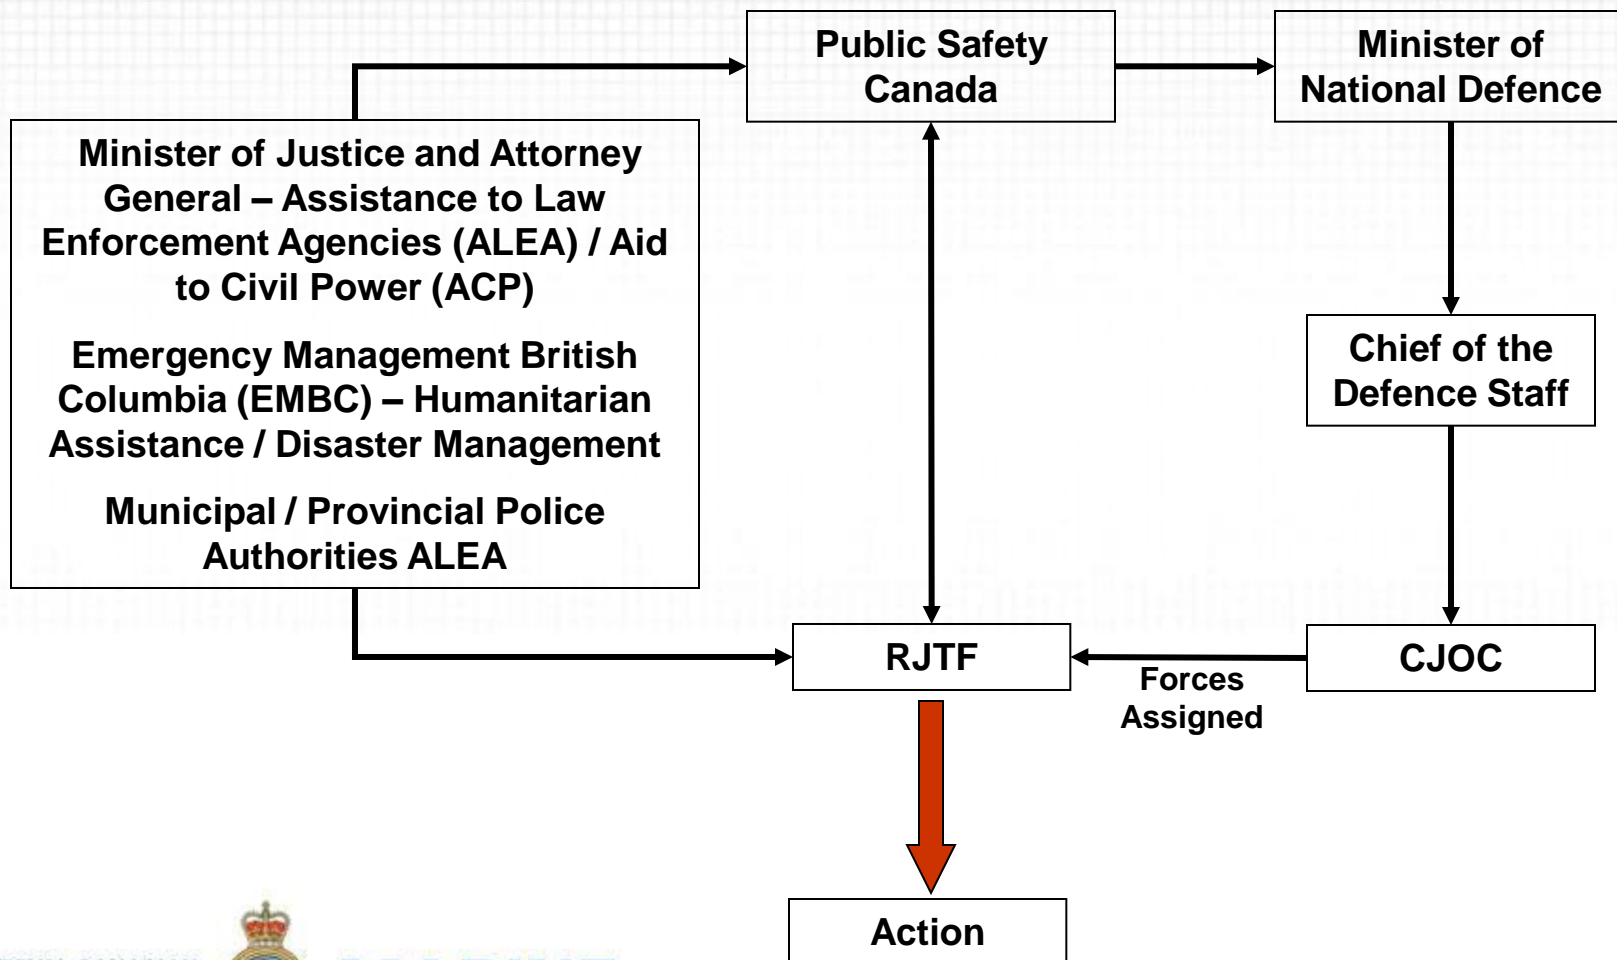

Domestic Request for CF Assistance